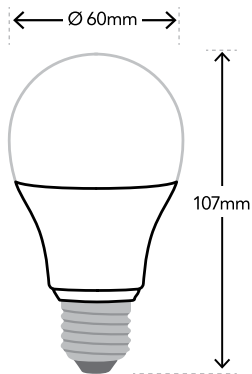

Datasheet

A60 8W LED Globes

CAT NO. LA60023KES, LA60023KBC, LA60024KES, LA60024KBC

LA60023KES

Cat No	LA60023KES	LA60023KBC	LA60024KES	LA60024KBC
Description	A60 LED Globe Warm White ES	A60 LED Globe Warm White BC	A60 LED Globe Cool White ES	A60 LED Globe Cool White BC
Supply voltage	230-240V a.c. 50 Hz			
Colour	White			
Power output	8W			
Lumens output	945lm		1035lm	
Head efficacy	118lm/w		129lm/w	
Light colour	3,000K Warm White nominal		4,000K Cool White nominal	
Base	Edison Screw E27	Bayonet B22	Edison Screw E27	Bayonet B22
CRI	80+			
Beam angle	135°			
Lifespan	25,000h			
Dimmable	No			
Dimension	60mm Ø x 107mm H			
Warranty	3 years			

A60 8W LED Globes

CAT NO. LA60023KES, LA60023KBC, LA60024KES, LA60024KBC

- Low 8W power consumption
- Up to 1,035 lumen output
- ES and BC bases
- Ideal for living areas, bedrooms and hallways
- 25,000h lifespan
- 3 year warranty

Single product (QTY1)			
Cat No	Dimensions	Weight	Barcode
LA60023KES	60W x 114H x 60Dmm	0.1kg	9321001449034
LA60023KBC	60W x 114H x 60Dmm	0.1kg	9321001449072
LA60024KES	60W x 114H x 60Dmm	0.1kg	9321001449041
LA60024KBC	60W x 114H x 60Dmm	0.1kg	9321001449089

Inner Box (QTY10)			
Cat No	Dimensions	Weight	Barcode
LA60023KES	315W x 125H x 130Dmm	1kg	9321001451792
LA60023KBC	315W x 125H x 130Dmm	1kg	9321001451815
LA60024KES	315W x 125H x 130Dmm	1kg	9321001451808
LA60024KBC	315W x 125H x 130Dmm	1kg	9321001451822